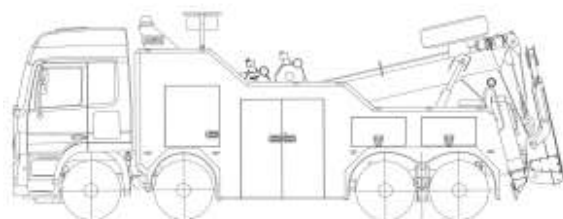

# EH/W 200 BISON

*Heavy Duty Recovery Vehicles from EMPL - true allrounders  
(different types available)*

*Type 1*

*2 stowage compartments on both sides (in the front and the rear)*

*Type 2*

*4 stowage compartments on both sides*

*Type 3*

*4 stowage compartments on both sides  
(deep-drawn compartments in the middle)*

*Type 4*

*4-5 stowage compartments on both sides  
(deep-drawn compartments in the middle & extra high compartments in the front)*