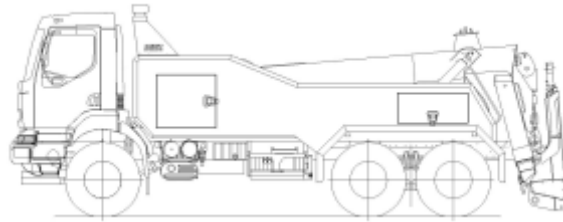

# EH/W 200 BISON

*Heavy Duty Recovery Vehicles from EMPL - true allrounders  
(different types available)*

*Type 1*

*2 stowage compartments on both sides (in the front and the rear)*

*Type 2*

*4 stowage compartments on both sides*

*Type 3*

*4 stowage compartments on both sides  
(deep-drawn compartments in the middle)*

*Type 4*

*4-5 stowage compartments on both sides  
(deep-drawn compartments in the middle & extra high compartments in the front)*