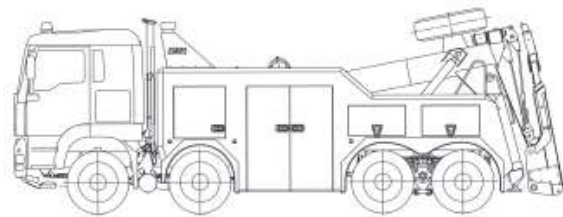

# EH/W 200 BISON

*Heavy Duty Recovery Vehicles from EMPL - true allrounders  
(different types available)*

*Type 1*

*2 stowage compartments on both sides (in the front and the rear)*

*Type 2*

*4 stowage compartments on both sides*

*Type 3*

*4 stowage compartments on both sides  
(deep-drawn compartments in the middle)*

*Type 4*

*4-5 stowage compartments on both sides  
(deep-drawn compartments in the middle & extra high compartments in the front)*