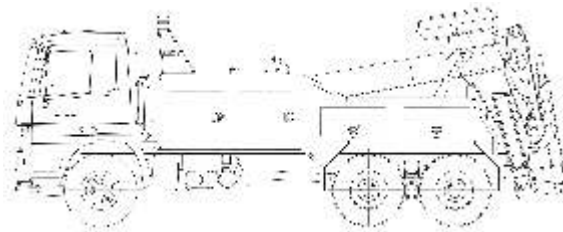

# EH/W 200 BISON

*Heavy Duty Recovery Vehicles from EMPL - true allrounders  
(different types available)*

*Type 1*

*2 stowage compartments on both sides (in the front and the rear)*

*Type 2*

*4 stowage compartments on both sides*

*Type 3*

*4 stowage compartments on both sides  
(deep-drawn compartments in the middle)*

*Type 4*

*4-5 stowage compartments on both sides  
(deep-drawn compartments in the middle & extra high compartments in the front)*